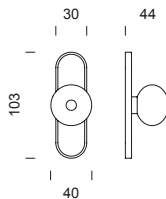

CS72

ANE + PSD

Nero + porcellana lucida decorata
Black + decorated glossy porcelain