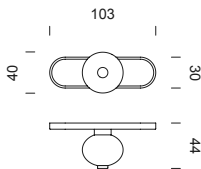

CS71

ANE + PSD

Nero + porcellana lucida decorata
Black + decorated glossy porcelain